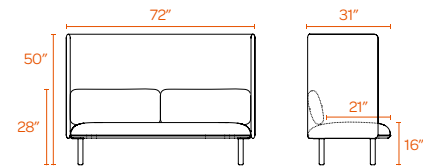

Dimensions

Contact Us

(888) 676-7746 sales@poppin.com poppin.com/showrooms