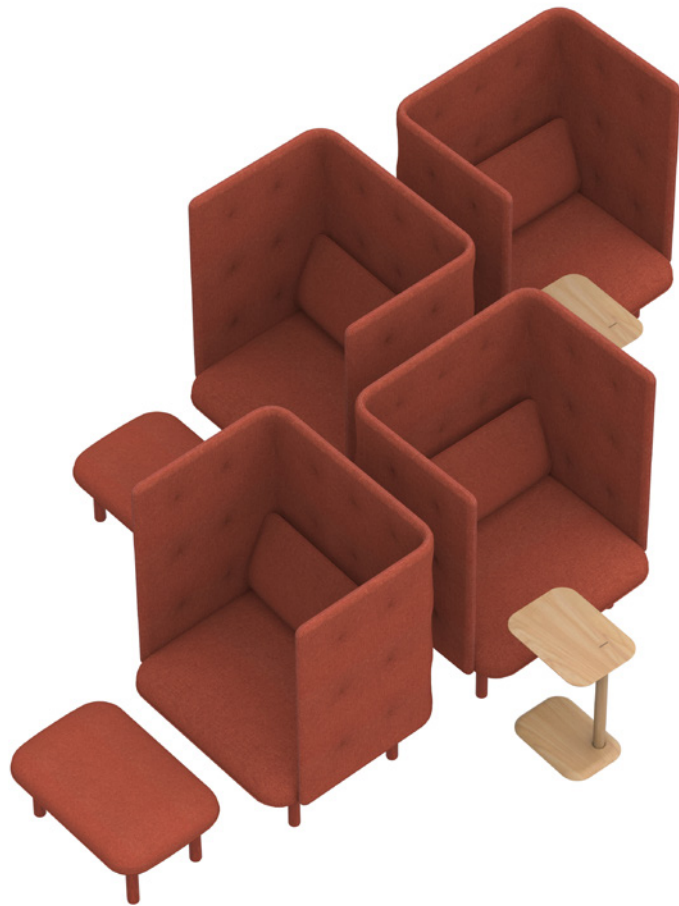

# QT LOUNGE CHAIR

Designed to block distractions and encourage uninterrupted focus, the QT Lounge Chair is the open office oasis. Pair it with our QT Ottoman to create a quiet space anywhere in your open office.

## Bells + Whistles

- QT Lounge Chair features a solid wood frame layered with foam and fiber for a soft, springy feel
- The tufted surround and included back pillow provide comfort and support
- Solid ash legs are color-stained to match base color
- Upholstered in 100% woven polyester fabric
- Meets or exceeds BIFMA standards
- Chair ships via UPS in two boxes
- Assembles in seconds completely without tools
- Designed by Poppin in NYC

## Dimensions

## CREATE YOUR OFFICE OASIS

The QT Lounge Chair is designed to sit alone, in pairs, or in pods.