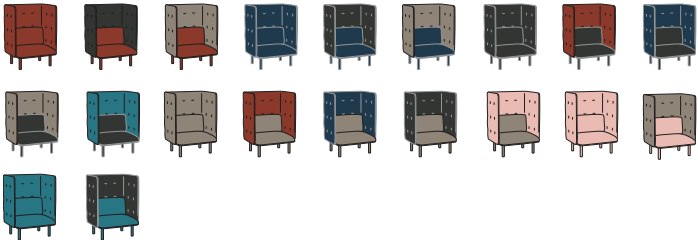

QT LOUNGE CHAIR

Designed to block distractions and encourage uninterrupted focus, the QT Lounge Chair is the open office oasis. Pair it with our QT Ottoman to create a quiet space anywhere in your open office.

Bells + Whistles

- QT Lounge Chair features a solid wood frame layered with foam and fiber for a soft, springy feel
- The tufted surround and included back pillow provide comfort and support
- Solid ash legs are color-stained to match base color
- Upholstered in 100% woven polyester fabric
- Meets or exceeds BIFMA standards
- Chair ships via UPS in two boxes
- Assembles in seconds completely without tools
- Designed by Poppin in NYC

Colors

Dimensions

Contact Us

(888) 676-7746   sales@poppin.com   poppin.com/showrooms