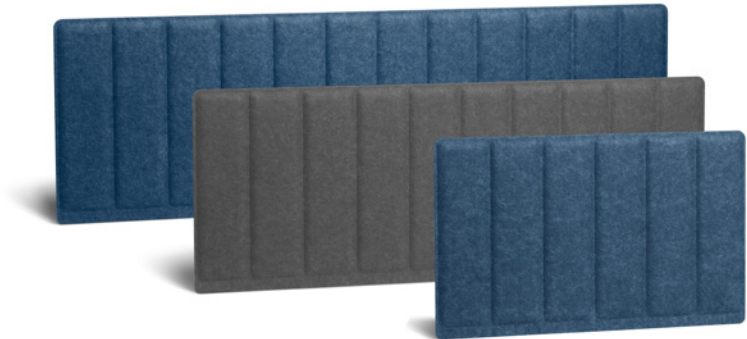

Choose from pinnable or translucent materials

Shown with Series A Double Desks

Installs easily with included clips

PRIVACY PANEL

Our Privacy Panels offer sound and light diffusion in an open office environment. With options for use in multiple positions on Series A Desks and Series L Desks, the innovative technology is designed to expand your personal space.

47" PINNABLE

57" PINNABLE

Bells + Whistles

- Available for Single or Double Series A and Series L Desks
- Installs in the side-to-side, face-to-face, or end cap position
- Both Fabric and Pinnable finishes offer sound-dampening qualities and can be used with pushpins
- Translucent material softly diffuses light and sight
- Mix panels of varying lengths on the desk run to create customized space division
- Designed by Poppin in NYC

Contact Us

(888) 676-7746 sales@poppin.com poppin.com/showrooms

COLOR + DIMENSIONS BY FORMAT

Translucent + Fabric Privacy Panel

Pinnable Privacy Panel

Contact Us
 (888) 676-7746 sales@poppin.com poppin.com/showrooms