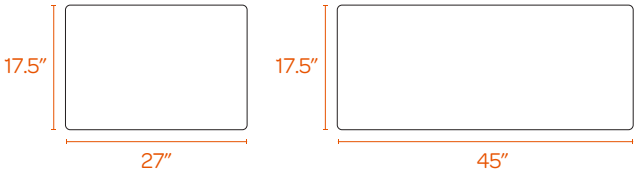

COLOR + DIMENSIONS BY FORMAT

Translucent + Fabric Privacy Panel