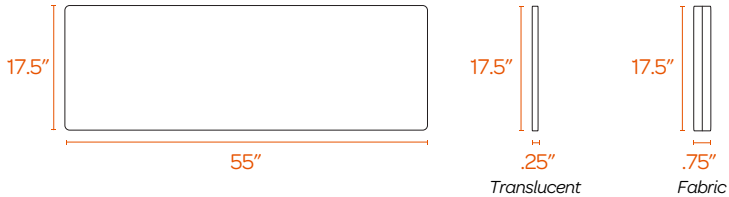

COLOR + DIMENSIONS BY FORMAT

Translucent + Fabric Privacy Panel