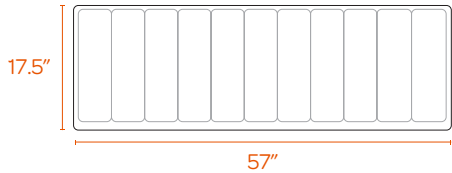

47" PINNABLE

57" PINNABLE

Bells + Whistles

- Available for Single or Double Series A and Series L Desks
- Installs in the side-to-side, face-to-face, or end cap position
- Both Fabric and Pinnable finishes offer sound-dampening qualities and can be used with pushpins
- Translucent material softly diffuses light and sight
- Mix panels of varying lengths on the desk run to create customized space division
- Designed by Poppin in NYC

Contact Us

(888) 676-7746 sales@poppin.com poppin.com/showrooms

COLOR + DIMENSIONS BY FORMAT

Translucent + Fabric Privacy Panel

Pinnable Privacy Panel

Contact Us
 (888) 676-7746 sales@poppin.com poppin.com/showrooms