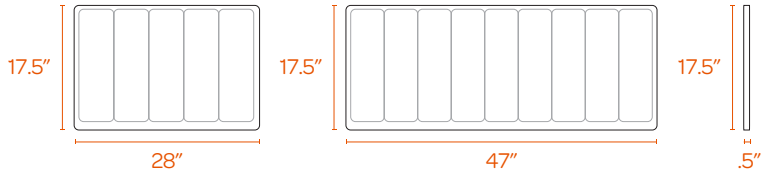

47" PINNABLE

57" PINNABLE

Bells + Whistles

- Available for Single or Double Series A and Series L Desks
- Installs in the side-to-side, face-to-face, or end cap position
- Both Fabric and Pinnable finishes offer sound-dampening qualities and can be used with pushpins
- Translucent material softly diffuses light and sight
- Mix panels of varying lengths on the desk run to create customized space division
- Designed by Poppin in NYC

Contact Us

(888) 676-7746 sales@poppin.com poppin.com/showrooms

COLOR + DIMENSIONS BY FORMAT

Translucent + Fabric Privacy Panel

Pinnable Privacy Panel

Contact Us
 (888) 676-7746 sales@poppin.com poppin.com/showrooms