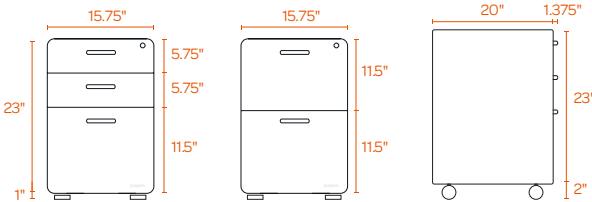

Colors

3-DRAWER

2-DRAWER

Dimensions

Contact Us

(888) 676-7746 sales@poppin.com poppin.com/showrooms