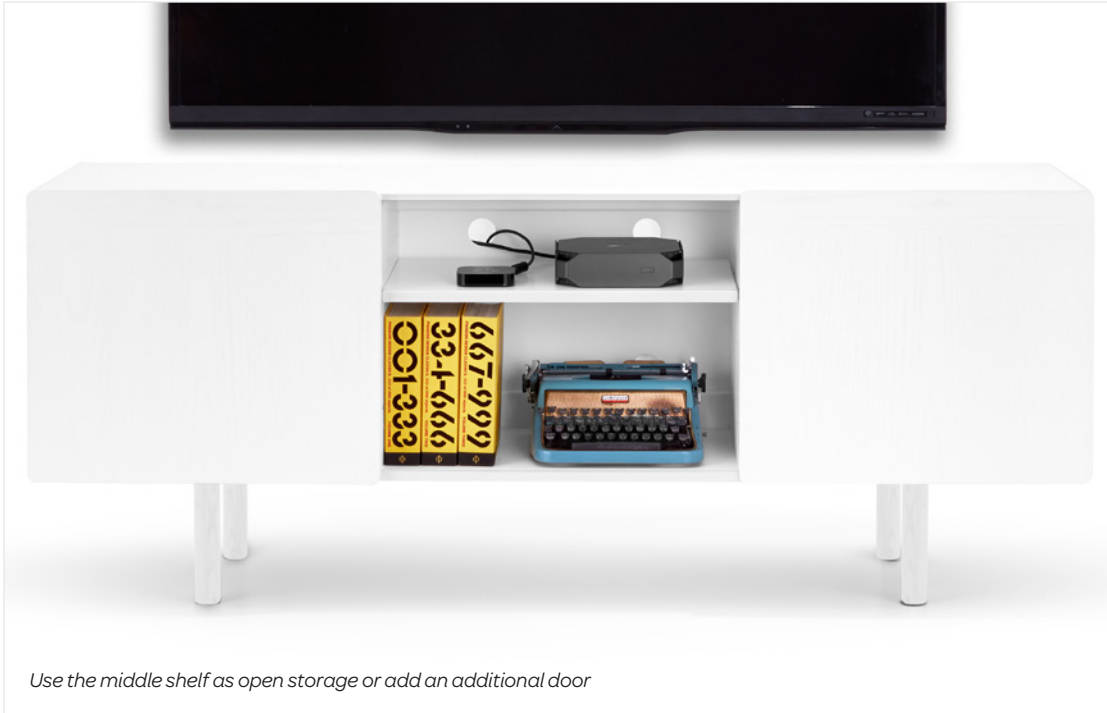

Cleo Credenza, 70"

poppin. *workhappy.*

FLAGSHIP SHOWROOM
16 Madison Square West, 3rd Fl
New York, NY 10010

FOR MORE LOCATIONS, VISIT
poppin.com/showrooms

(888) 676-7746
sales@poppin.com
[@poppin](https://www.instagram.com/poppin) #workhappy

Use the middle shelf as open storage or add an additional door

Ash wood details bring warmth and texture

Cutouts provide multiple cable access points

CLEO CREDENZA, 70"

In subtle shades of painted or natural ash, our Cleo Credenza is designed to bring the warmth of wood to a versatile storage solution.

Bells + Whistles

- Cleo Credenza can be used in a conference room, as a media stand, or anywhere you need some extra storage
- Ash veneered doors and solid ash legs
- Add a third door to the open storage with our Add On Door (sold separately!)
- One open compartment is designed for storing digital equipment, binders, books, or whatever you want to show off
- All compartments feature adjustable shelves to provide space for cords with multiple cable access points
- Accommodates a flat-screen television up to 45"
- The back is fully finished to increase functionality as a room divider
- Assembles in minutes completely tool-free
- Designed by Poppin in NYC