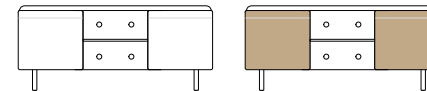

Colors

Dimensions