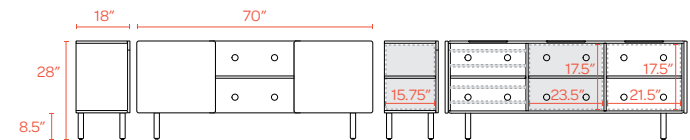

Contact Us

(888) 676-7746 sales@poppin.com poppin.com/showrooms