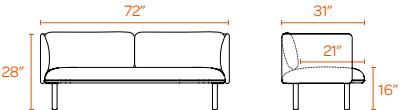

Dimensions

Contact Us
(888) 676-7746   sales@poppin.com   poppin.com/showrooms