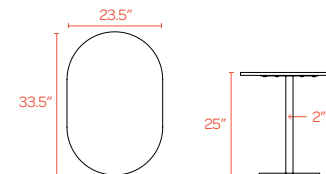

Colors

Dimensions

Sturdy steel base keeps things steady