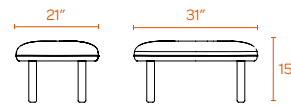

Dimensions

Contact Us

(888) 676-7746   sales@poppin.com   poppin.com/showrooms