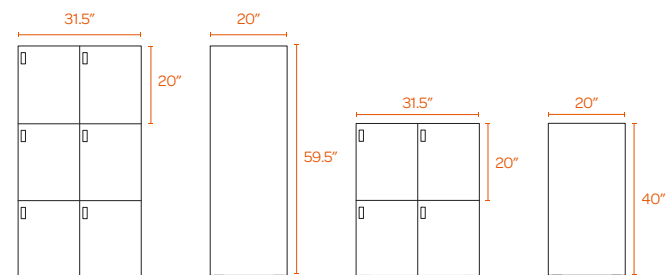

Colors

Dimensions

Reprogrammable tumbler locks for security