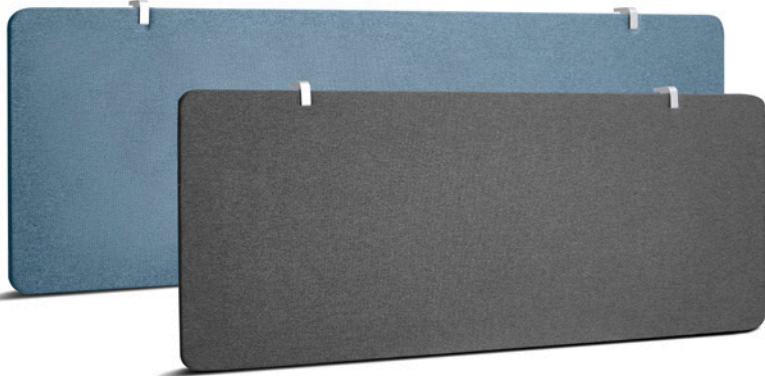

COLOR + DIMENSIONS BY FORMAT

Translucent + Fabric Modesty Panel