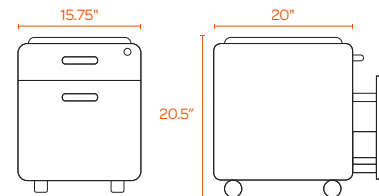

MINI STOW FILE CABINET

Our Mini Stow File Cabinet is ideal for both storage and spare seating. Designed with two drawers, a cushy seat pad, and locking casters.

Bells + Whistles

- Includes Dark Gray Seat Pad with integrated magnetic fasteners
- Durable powder-coated steel construction
- Hanging-file drawer fits letter or legal folders
- Drawers are fully painted inside and out
- 1 lock secures all drawers [extra key is included]
- Set of 4 casters optional; 2 locking and 2 non-locking
- Cabinet, Casters, and Seat Pad are packed in a single box; ships fully assembled
- Meets the durability standards for the commercial office industry (BIFMA)
- Designed by Poppin in NYC

Colors

Dimensions

Adjustable divider, fully painted drawers

Soft Sittable Pad

Contact Us

(888) 676-7746 sales@poppin.com poppin.com/showrooms